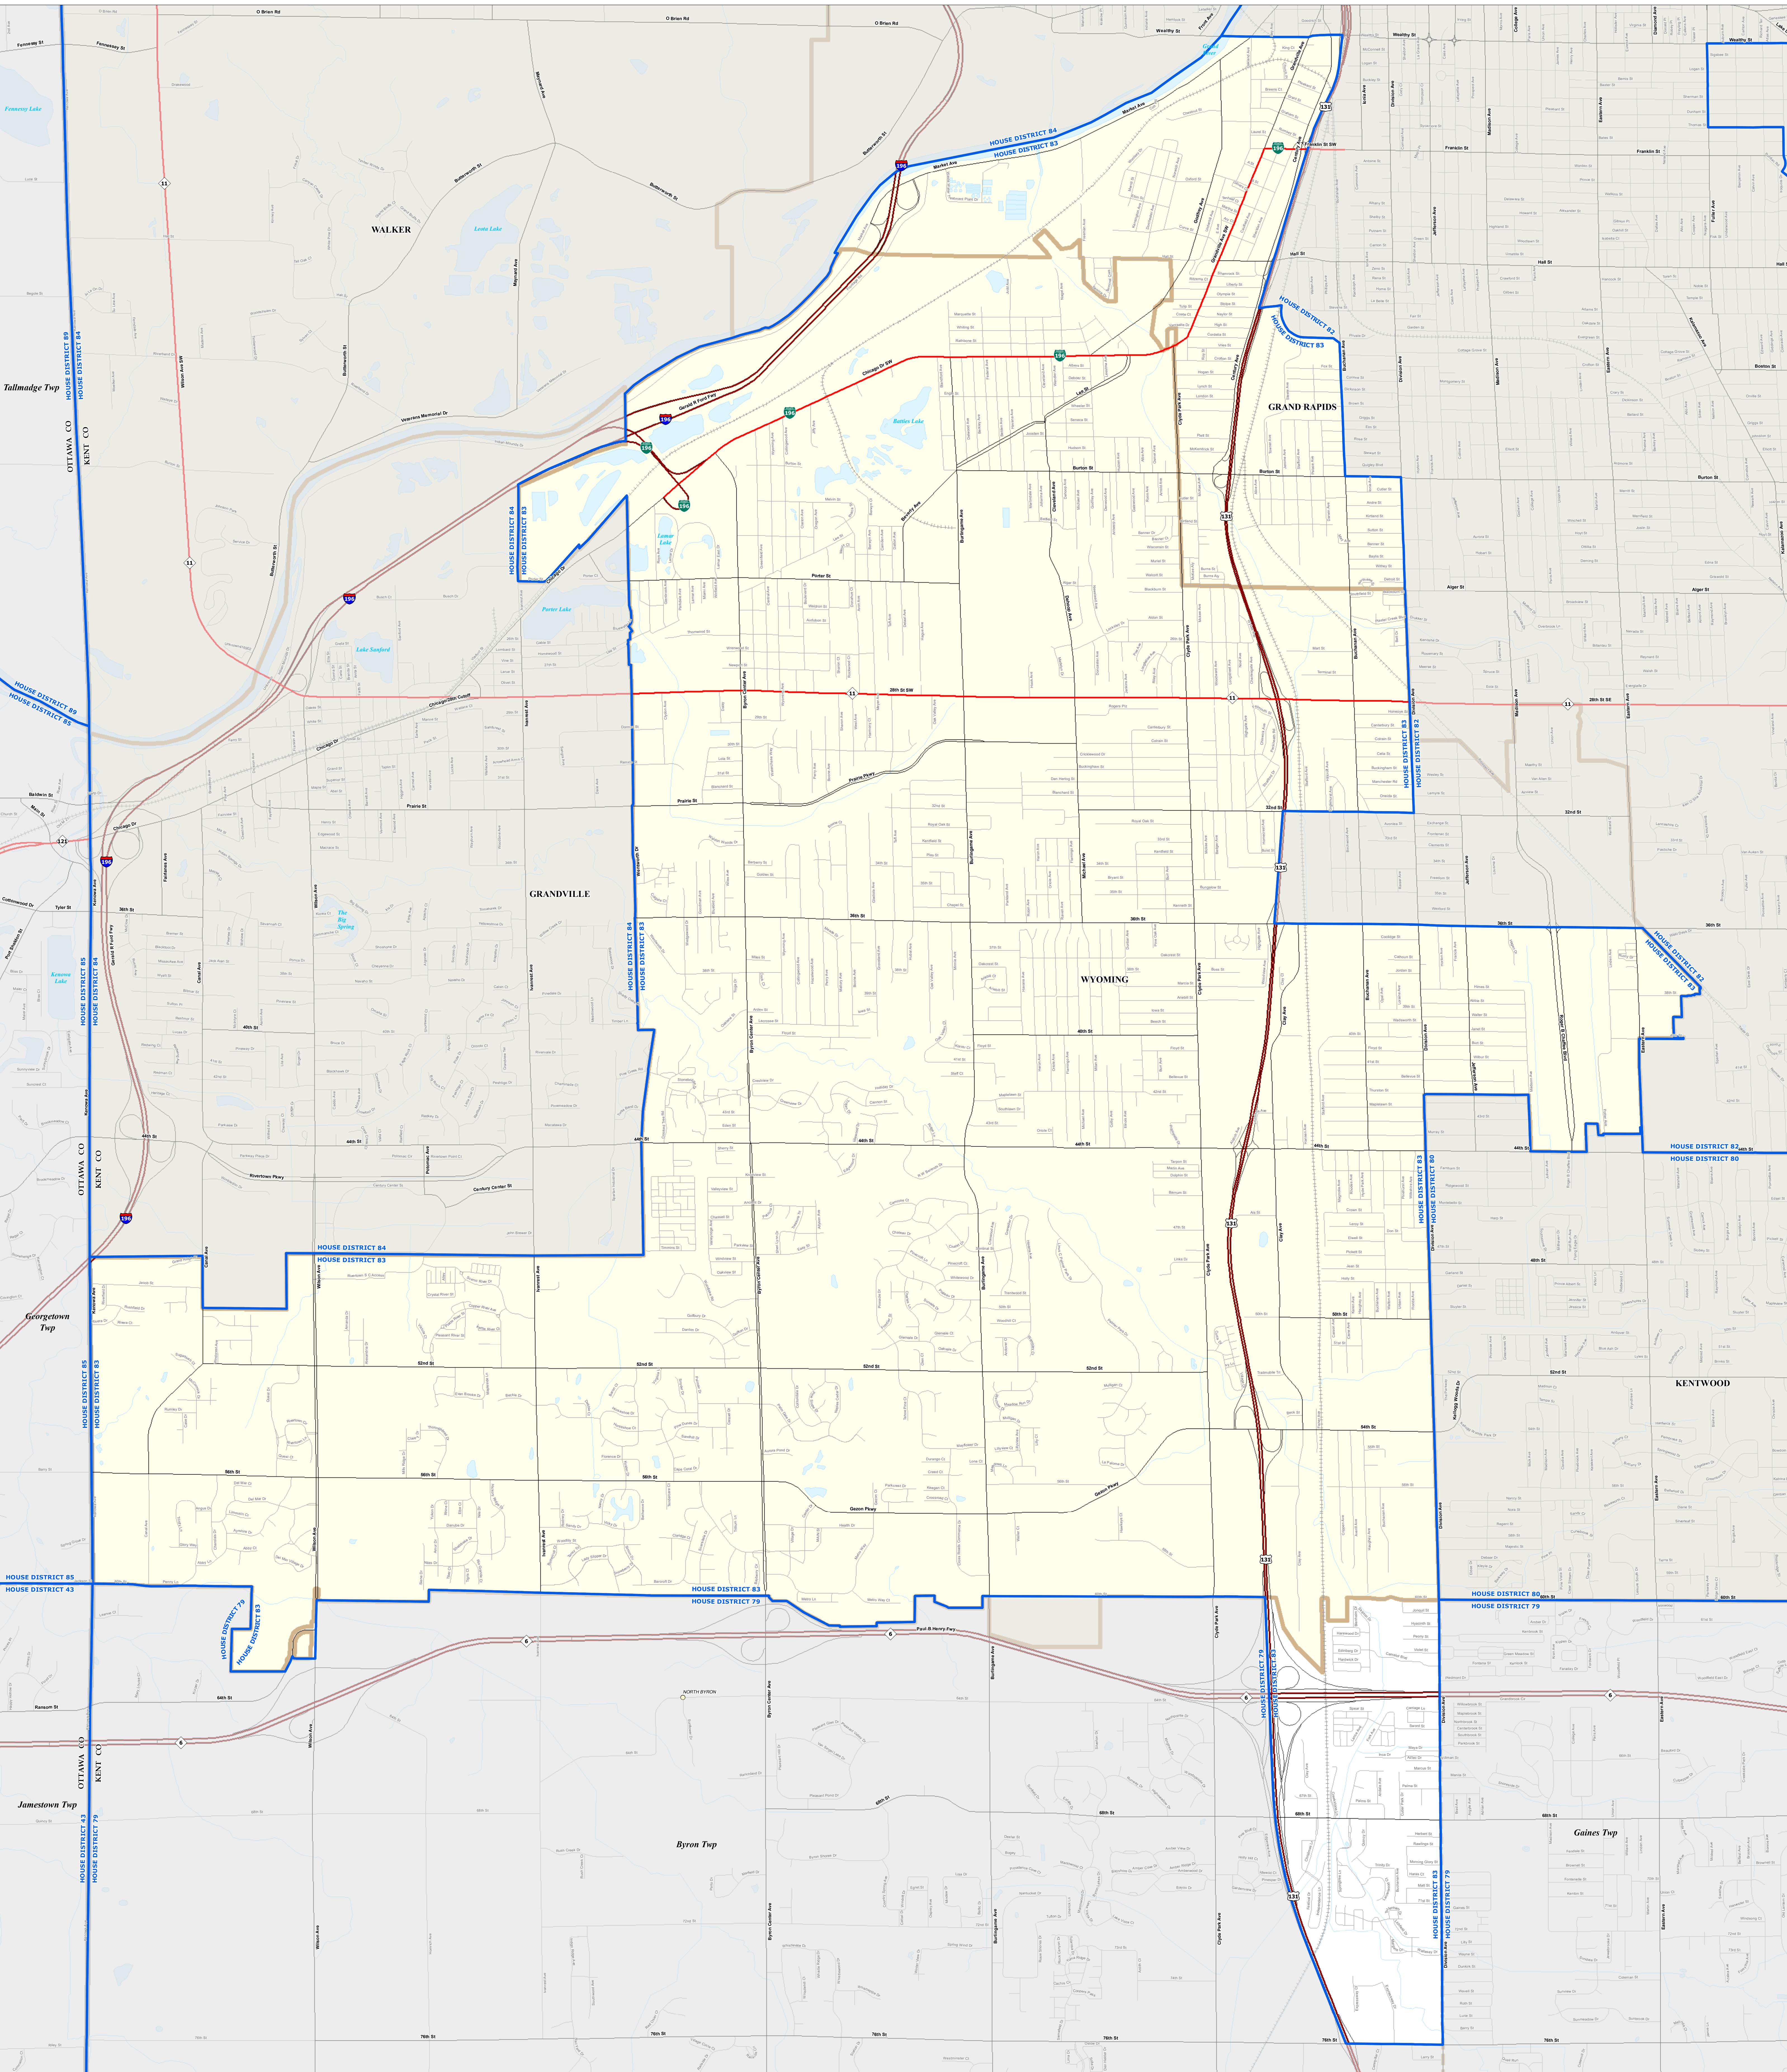

MICHIGAN STATE HOUSE DISTRICT 83

2021 Apportionment Plan

Legend

- House District
- Township
- Freeway
- Railroad
- City
- County
- Highway
- Water Feature
- Village
- State
- Primary Road
- River, Stream, or Drain
- Unincorporated Place
- Local Road